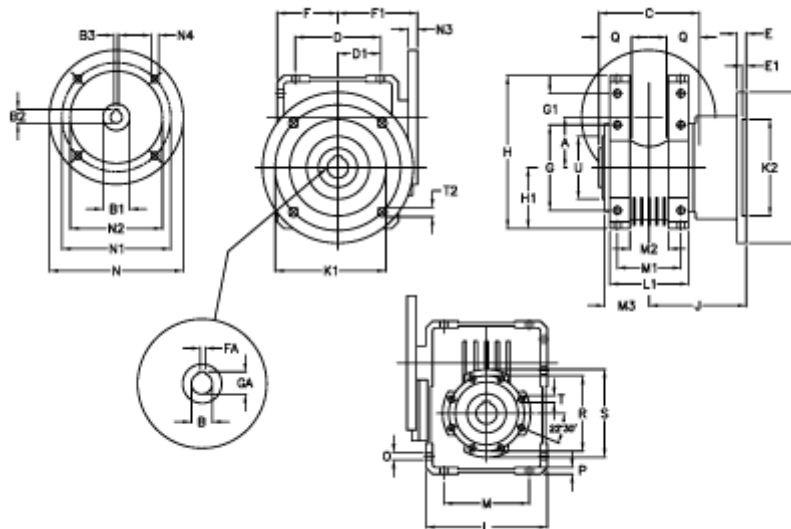

Article number: 392208601544636

Description: Worm Gear with Torque Limiter
W86 L2-UF-15-P112 B14

Measures

A = 86.90	E = 15	H = 245.5	M = 144	N4 = 8,5	U = 110
B = 35	E1 = 6	H1 = 100.0	M1 = 101	O = 11.5	
B1 E7 = 28	F = 100	J = 151.0	M2 = 57	P = 11	
B2 = 31.3	F1 = 136	K = 210	M3 = 65	Q = 45	
B3 H9 = 8	FA = 10	K1 = 176	N = 160	R = 130	
C = 140	G = 144	K2 = 152	N1 = 130	S = 150	
D = 144.0	G1 = 45.5	L = 200	N2 = 110	T = M10x18	
D1 = 72.0	GA = 38.3	L1 = 125	N3 = 10.0	T2 = 12.5	